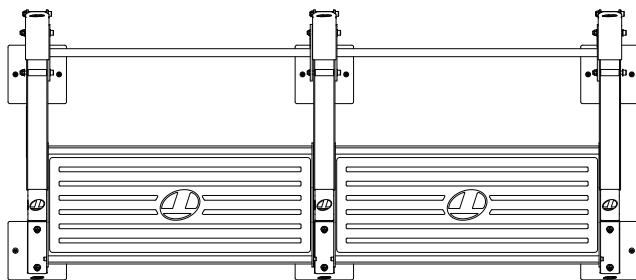

UPRIGHT COLOR OPTIONS

PLATINUM

SATIN BLACK

Model number	XCSW-1M
Footprint	36.7" x 53.9" (93 cm x 136 cm)
Height	Frame 95.8" (243 cm)
Minimum Required Live Area	11' x 8.5' (3.37 m x 2.59 m)
Warranty	10 year frame and welds/1 year parts/90 days misc.

UPRIGHT COLOR OPTIONS

PLATINUM

SATIN BLACK

Model number	XCSW-2M
Footprint	36.7" x 99" (93 cm x 251 cm)
Height	Frame 95.8" (243 cm)
Minimum Required Live Area	11' x 12.3' (3.37 m x 3.75 m)
Warranty	10 year frame and welds/1 year parts/90 days misc.

TOP VIEW

MAIN OPTIONS / SUBSTITUTIONS

- BALL TARGET
- BALL & HANGING STORAGE EXTENSION
- GROUND ROTATIONAL TRAINER
- BAR/WEIGHT STORAGE
- DIP ATTACHMENT
- PLYO ATTACHMENT
- STALL BARS
- BALL TARGET WALL
- MONKEY BAR CONFIGURATIONS
- 3D HEAVY BAG SWIVEL
- ENDLESS ROPE
- ROCK CLIMBING GRIPS

Model number	XCSW-3M
Footprint	36.7" x 144.1" (93 cm x 366 cm)
Height	Frame 95.8" (243 cm)
Minimum Required Live Area	11' x 16.0' (3.37 m x 4.88 m)
Warranty	10 year frame and welds/1 year parts/90 days misc.