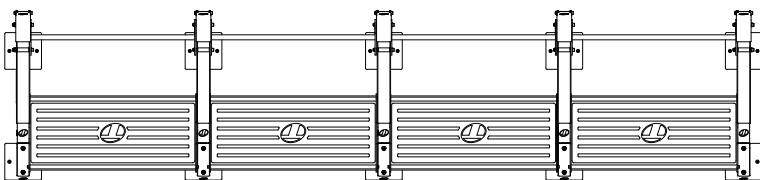

TOP VIEW

MAIN OPTIONS / SUBSTITUTIONS

- BALL TARGET
- BALL & HANGING STORAGE EXTENSION
- GROUND ROTATIONAL TRAINER
- BAR/WEIGHT STORAGE
- DIP ATTACHMENT
- PLYO ATTACHMENT
- STALL BARS
- BALL TARGET WALL
- MONKEY BAR CONFIGURATIONS
- 3D HEAVY BAG SWIVEL
- ENDLESS ROPE
- ROCK CLIMBING GRIPS