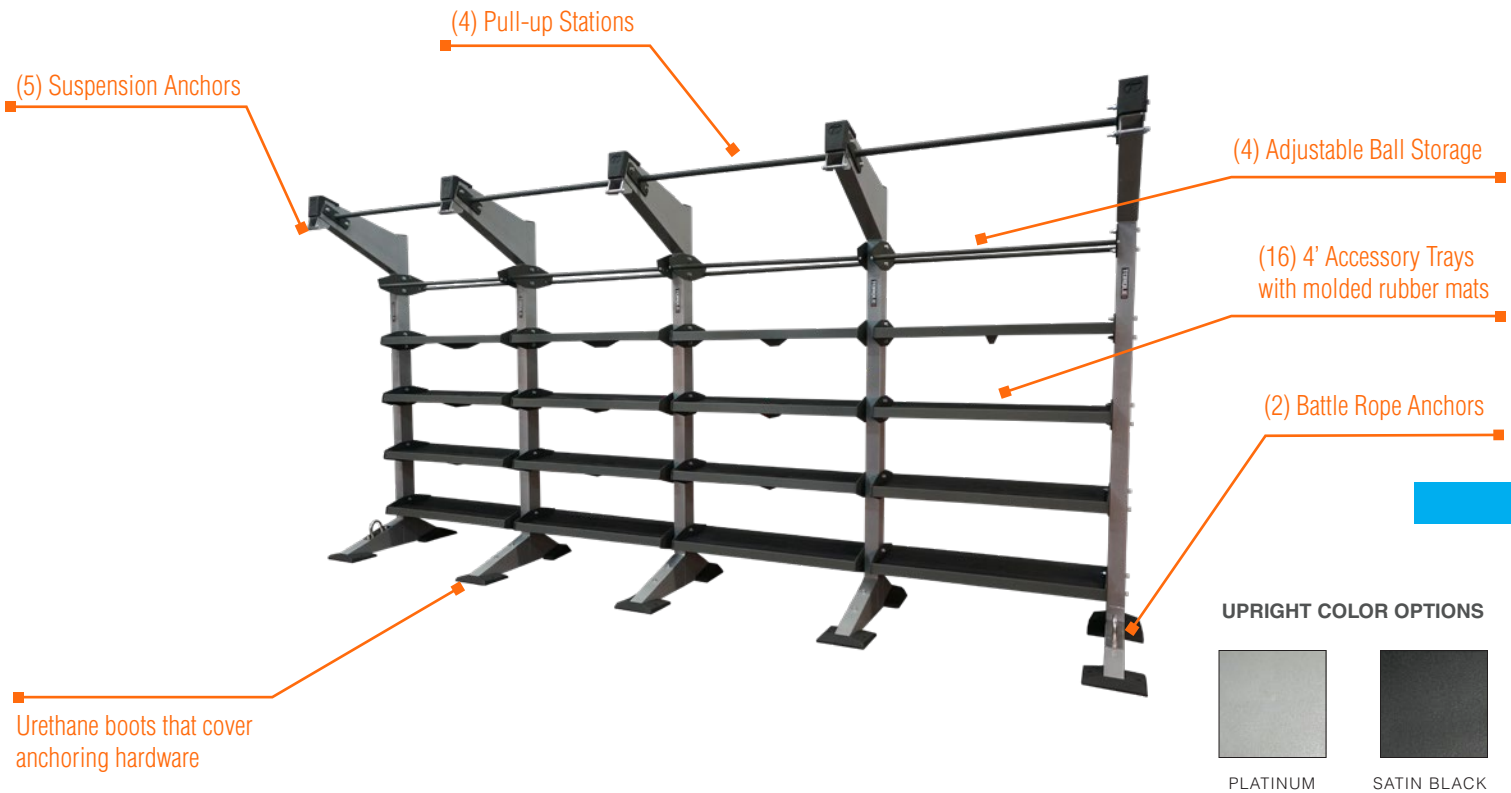

UPRIGHT COLOR OPTIONS

PLATINUM

SATIN BLACK

Model number	XCSW-2M
Footprint	36.7" x 99" (93 cm x 251 cm)
Height	Frame 95.8" (243 cm)
Minimum Required Live Area	11' x 12.3' (3.37 m x 3.75 m)
Warranty	10 year frame and welds/1 year parts/90 days misc.

TOP VIEW

MAIN OPTIONS / SUBSTITUTIONS

- BALL TARGET
- BALL & HANGING STORAGE EXTENSION
- GROUND ROTATIONAL TRAINER
- BAR/WEIGHT STORAGE
- DIP ATTACHMENT
- PLYO ATTACHMENT
- STALL BARS
- BALL TARGET WALL
- MONKEY BAR CONFIGURATIONS
- 3D HEAVY BAG SWIVEL
- ENDLESS ROPE
- ROCK CLIMBING GRIPS

Model number	XCSW-3M
Footprint	36.7" x 144.1" (93 cm x 366 cm)
Height	Frame 95.8" (243 cm)
Minimum Required Live Area	11' x 16.0' (3.37 m x 4.88 m)
Warranty	10 year frame and welds/1 year parts/90 days misc.