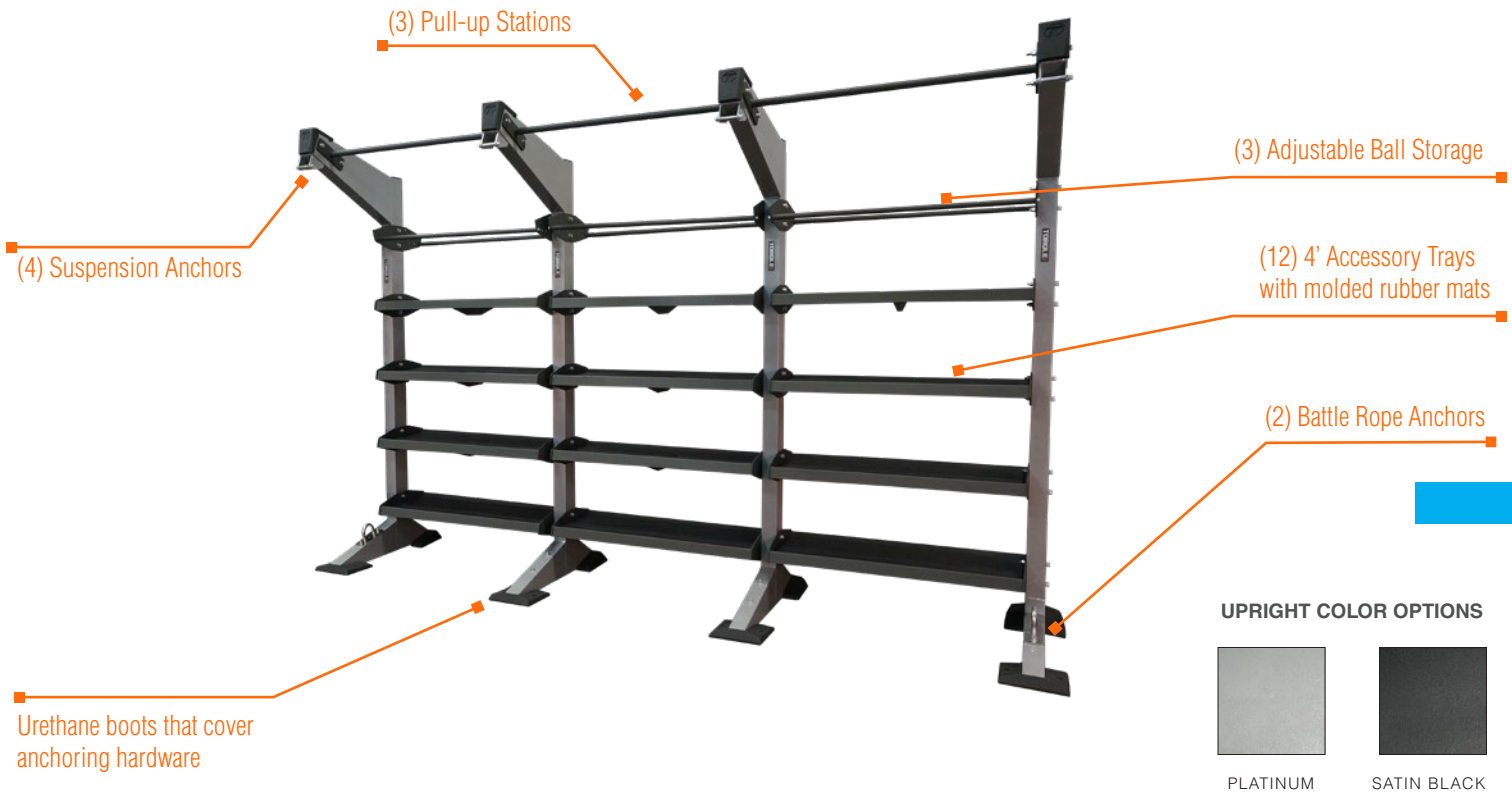

TOP VIEW

MAIN OPTIONS / SUBSTITUTIONS

- BALL TARGET
- BALL & HANGING STORAGE EXTENSION
- GROUND ROTATIONAL TRAINER
- BAR/WEIGHT STORAGE
- DIP ATTACHMENT
- PLYO ATTACHMENT
- STALL BARS
- BALL TARGET WALL
- MONKEY BAR CONFIGURATIONS
- 3D HEAVY BAG SWIVEL
- ENDLESS ROPE
- ROCK CLIMBING GRIPS

UPRIGHT COLOR OPTIONS

PLATINUM

SATIN BLACK

Model number	XCSW-2M
Footprint	36.7" x 99" (93 cm x 251 cm)
Height	Frame 95.8" (243 cm)
Minimum Required Live Area	11' x 12.3' (3.37 m x 3.75 m)
Warranty	10 year frame and welds/1 year parts/90 days misc.